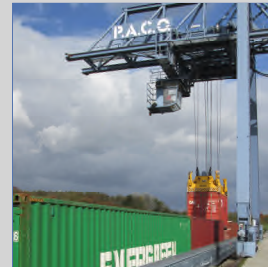

## Intermodal services provider

**Duferco Logistique** operates inland terminals towards the Axe Rotterdam-Antwerp-Brussels-Wallonia.

Our terminals are trimodal **rail/waterways/road** and are equipped to handle all kind of goods: **containers, steel, break-bulk, project cargo, pallets.**

## Garocentre Terminal

**Opening hours: 06.00 AM – 06.00 PM**

**Extended opening hours: on request**

Transport modes	Truck, Barge, Rail
Storage capacity in TEU	800
Quay	300 m
Rail tracks	3 x 550 m
Crane	1*50t – containers/Steel/Break-bulk
Reach Staker	1*45t – 20',30',40',45'
Lift truck	1*40t – magnets, coil tong
Degassing	Yes
Container Stuffing, Stripping	Yes
Container Maintenance, Repair	Yes
Reefers plugs	No
Dangerous goods	Yes – handling/storage/transport
EDI	Yes
Extended gateway PSA Antwerp	Yes