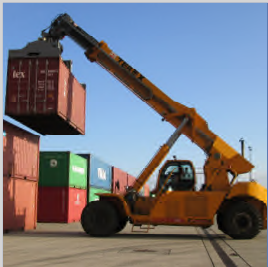

Duferco Logistique

INTERMODAL SERVICES PROVIDER