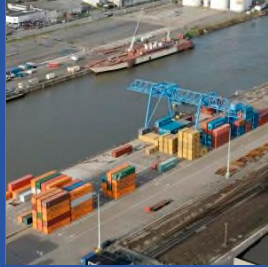

Duferco Logistique

Rue Anna Boch 34

7100 La Louvière

Tel : +32 (0)71 60 54 18

E-mail : logistics@duferco.be

Garocentre Terminal

Rue Mercure 1

7110 Houdeng Goegnies

Tel : +32 (0)64 21 76 18

E-mail : logistics@duferco.be

Bookings : Bookings@duferco.be

T.T.B. (Trimodal Terminal Brussels)

Quai Monnoyerkaai 11

B-1000 Brussels

Tel : +32 (0)2 216 20 14

E-mail : logistics@duferco.be

Bookings : booking@ttbrussels.com

T.T.B. is a joint-venture between Stukwerkers

Havenbedrijven, HTS Groep and Duferco